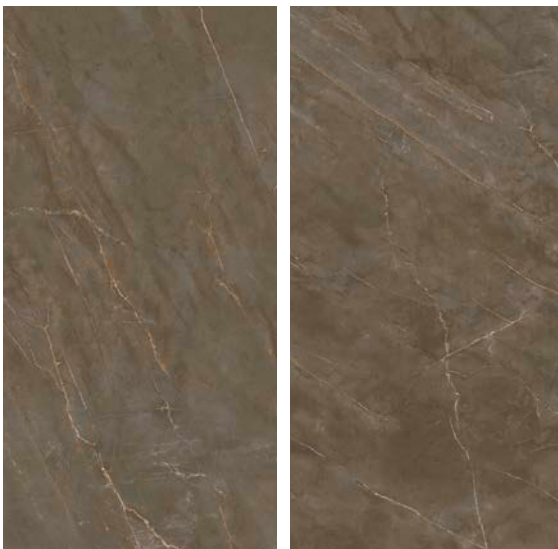

ESPEJOR / THICKNESS

VELVET
6mm / 12mm

POLISHED
6mm / 12mm

MULTICARA / MIX

2 DISEÑOS DIFERENTES / 2 DIFFERENT DESIGNS

6mm / 12mm

Código / Code: 180

126"x63"
320x160

Crotone Pulpis