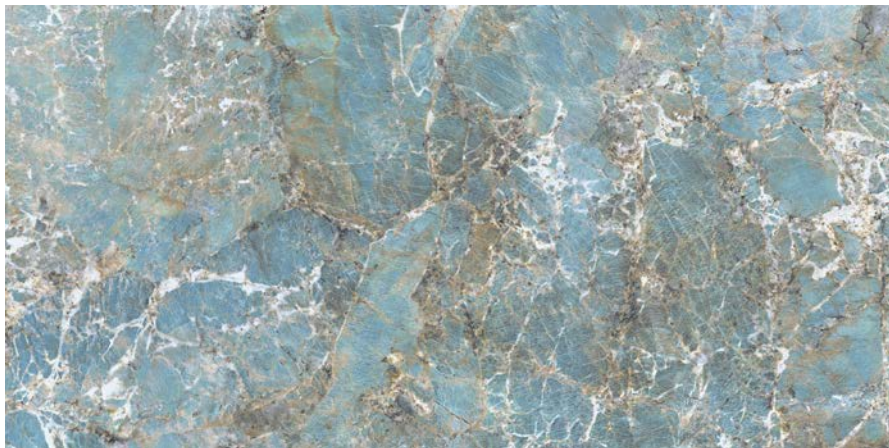

ESPESOR / THICKNESS

VELVET
6mm / 12mm

POLISHED
6mm / 12mm

6mm / 12mm

DISEÑO ÚNICO / ONE DESIGN

Código / Code: 430

126"x63"
320x160

Amazonite Seagreen